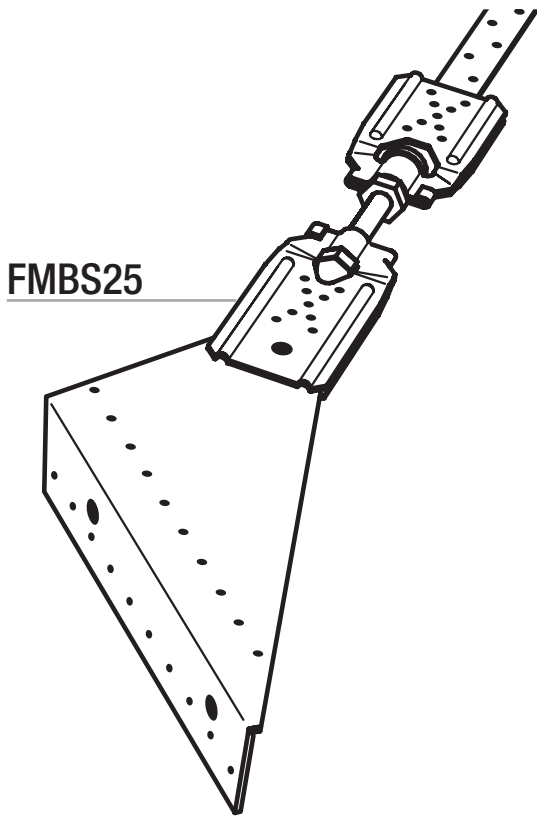

MONTAGE

FMBS25

BAN 25x2,0 mm

SIMPSON**Strong-Tie**

®

**FMBS25**

x 1

FMBS25

x 4

x 2

BF25M5

x 1

x 1

Ø 14

MONTAGE - 25x2,0 mm

1 x  BF25M51 x  BF25M5max
45

255-295

25

  Ø 141 x  BF25M5max
45

25