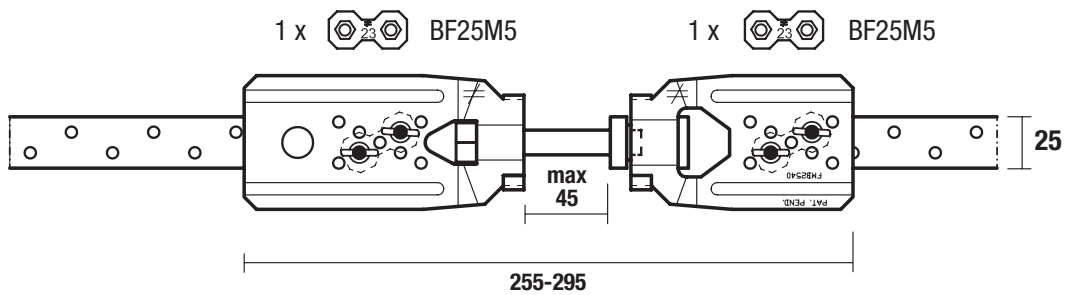

MONTAGE

FMBS25

BAN 25x2,0 mm

SIMPSON**Strong-Tie**

®

**FMBS25**

x 1

FMBS25

x 4

x 2

BF25M5

x 1

x 1

Ø 14

MONTAGE - 25x2,0 mm

1 x  BF25M51 x  BF25M5max
45

255-295

25

  Ø 141 x  BF25M5max
45

25