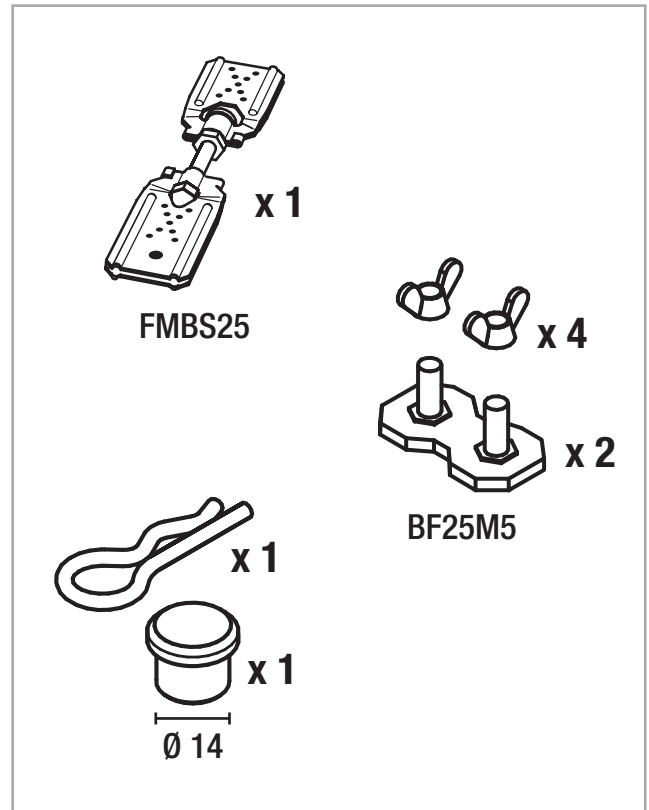

MONTAGE

FMBS25

BAN 25x2,0 mm

SIMPSON**Strong-Tie**

®

**FMBS25**

x 1

FMBS25

x 4

x 2

BF25M5

x 1

x 1

Ø 14

MONTAGE - 25x2,0 mm

1 x  BF25M51 x  BF25M5max
45

255-295

25

  Ø 141 x  BF25M5max
45

25