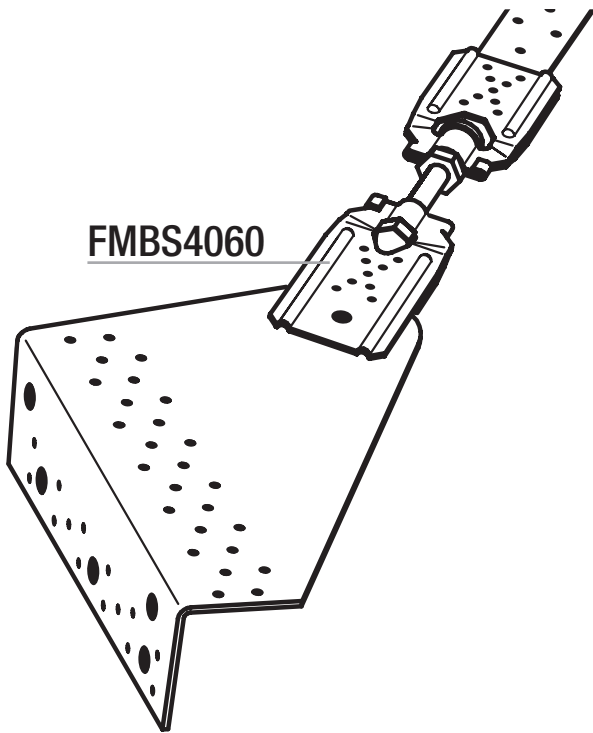

MONTAGE

SIMPSON

Strong-Tie

FMBS4060

FP, BAN 40x2,0 mm

FMBS4060

x 1

FMBS4060

x 8

x 4

BF4060M5

x 1

x 1

Ø 14

MONTAGE - 40x2,0 mm

1 x BF4060M5

1 x BF4060M5

40

max
45

255-295

Ø14

1 x BF4060M5

40

60 x t, 40 x t, 30 x t mm

MONTAGE

FMBS4060

FP, BAN 30 x t (mm)
 FP, BAN 40 x t (mm)
 FP, BAN 60 x t (mm)

SIMPSON

Strong-Tie

®

MONTAGE -

60x2,0, 60x1,0, 40x3,0, 40x1,5, 40x0,9, 30x2,0, 30x1,5 mm