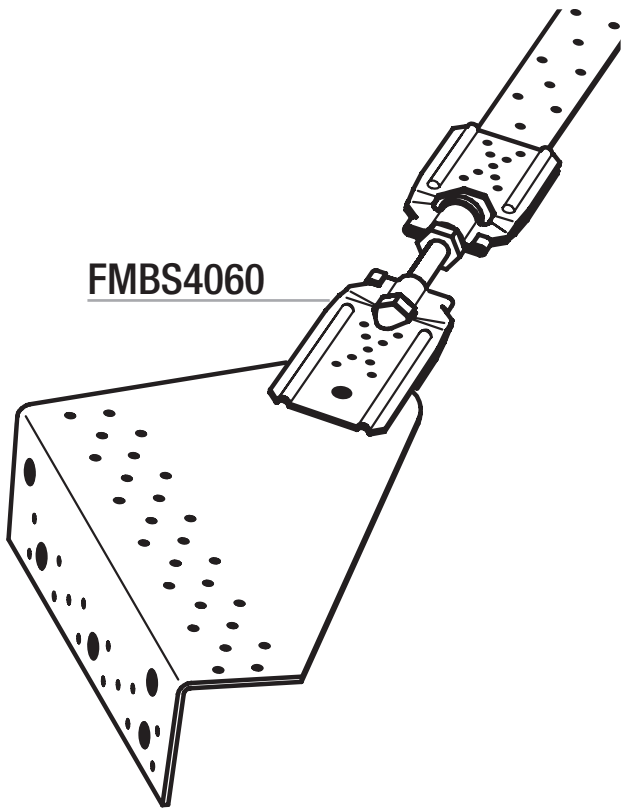

MONTAGE

SIMPSON

Strong-Tie

FMBS4060

FP, BAN 40x2,0 mm

FMBS4060

x 1

FMBS4060

x 8

x 4

BF4060M5

x 1

x 1

Ø 14

MONTAGE - 40x2,0 mm

1 x BF4060M5

1 x BF4060M5

40

max
45

255-295

Ø14

1 x BF4060M5

40

60 x t, 40 x t, 30 x t mm

MONTAGE

FMBS4060

FP, BAN 30 x t (mm)
 FP, BAN 40 x t (mm)
 FP, BAN 60 x t (mm)

SIMPSON

Strong-Tie

®

MONTAGE -

60x2,0, 60x1,0, 40x3,0, 40x1,5, 40x0,9, 30x2,0, 30x1,5 mm