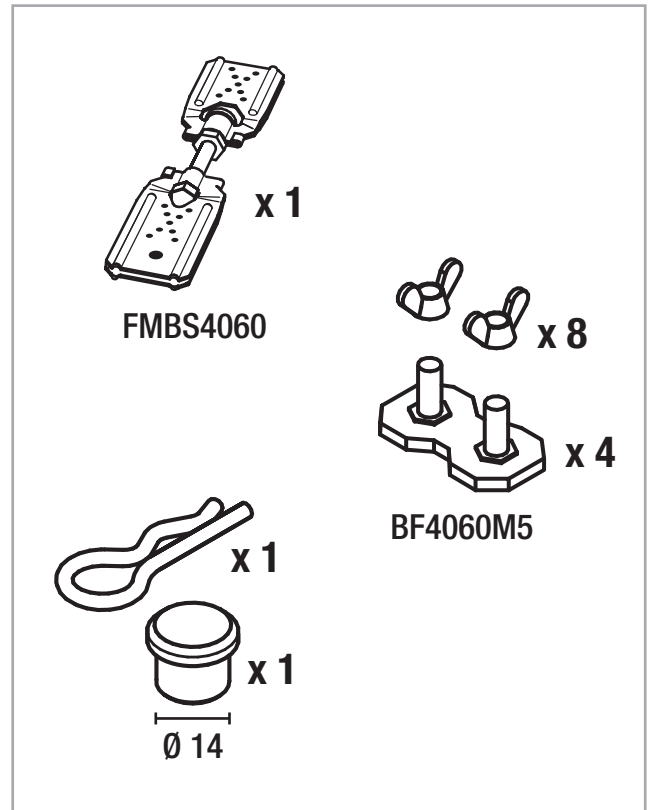

MONTAGE

SIMPSON

Strong-Tie

FMBS4060

FP, BAN 40x2,0 mm

FMBS4060

x 1

FMBS4060

x 8

x 4

BF4060M5

x 1

x 1

Ø 14

MONTAGE - 40x2,0 mm

1 x BF4060M5

1 x BF4060M5

40

max
45

255-295

Ø14

1 x BF4060M5

40

60 x t, 40 x t, 30 x t mm

MONTAGE

FMBS4060

FP, BAN 30 x t (mm)
 FP, BAN 40 x t (mm)
 FP, BAN 60 x t (mm)

SIMPSON

Strong-Tie

®

MONTAGE -

60x2,0, 60x1,0, 40x3,0, 40x1,5, 40x0,9, 30x2,0, 30x1,5 mm