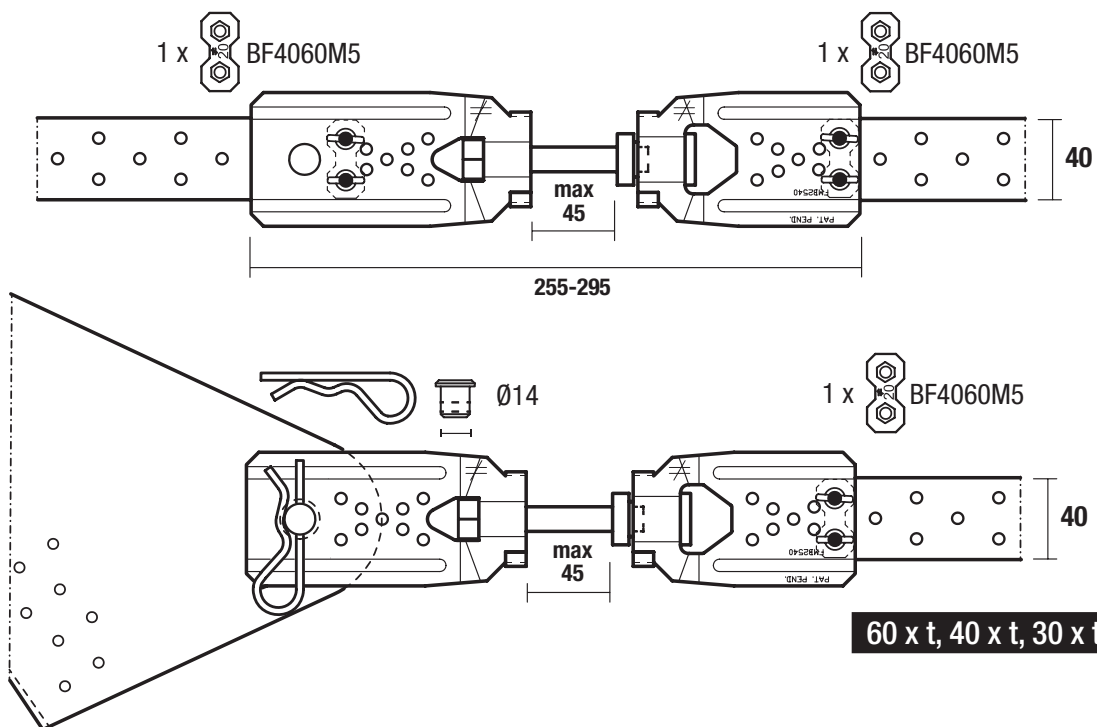

MONTAGE

SIMPSON

Strong-Tie

FMBS4060

FP, BAN 40x2,0 mm

FMBS4060

x 1

FMBS4060

x 8

x 4

BF4060M5

x 1

x 1

Ø 14

MONTAGE - 40x2,0 mm

1 x BF4060M5

1 x BF4060M5

40

max
45

255-295

Ø14

1 x BF4060M5

40

60 x t, 40 x t, 30 x t mm

MONTAGE

FMBS4060

FP, BAN 30 x t (mm)
 FP, BAN 40 x t (mm)
 FP, BAN 60 x t (mm)

SIMPSON

Strong-Tie

®

MONTAGE -

60x2,0, 60x1,0, 40x3,0, 40x1,5, 40x0,9, 30x2,0, 30x1,5 mm